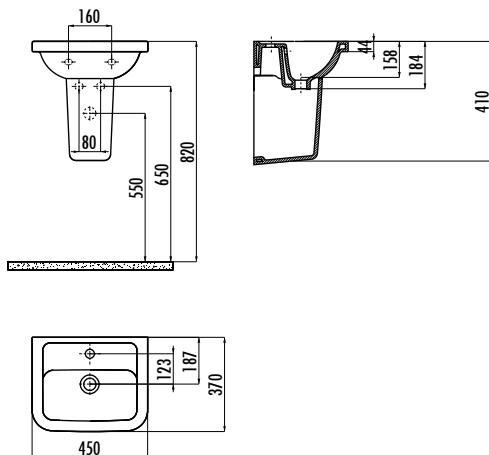

TECHNICAL DRAWING

SPECIFICATIONS

Creavit keeps its rights of making any change to the products.

Quality Management Systems

Customer Satisfaction Certificate

Environmental Management System

LGA

Germany Accreditation Certificate

kiwa

Netherlands Accreditation Certificate

GOST - R

Russia Accreditation Certificate

UkrSEPRO

Ukraine Accreditation Certificate

Israel Accreditation Certificate

Nigeria Accreditation Certificate

European Accreditation Certificate

Turkish Accreditation Certificate