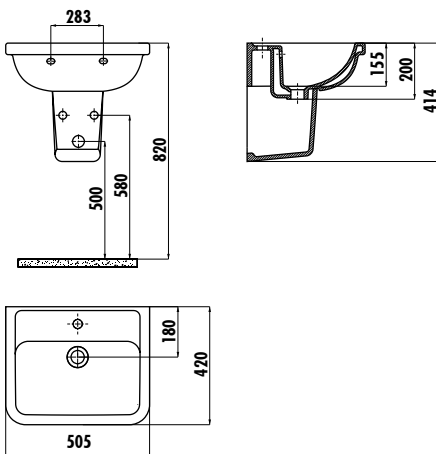

TECHNICAL DRAWING

SPECIFICATIONS

Creavit keeps its rights of making any change to the products.

Quality Management Systems

Customer Satisfaction Certificate

Environmental Management System

LGA

Germany Accreditation Certificate

kiwa

Netherlands Accreditation Certificate

GOST - R

Russia Accreditation Certificate

UkrSEPRO

Ukraine Accreditation Certificate

Israel Accreditation Certificate

Nigeria Accreditation Certificate

European Accreditation Certificate

Turkish Accreditation Certificate