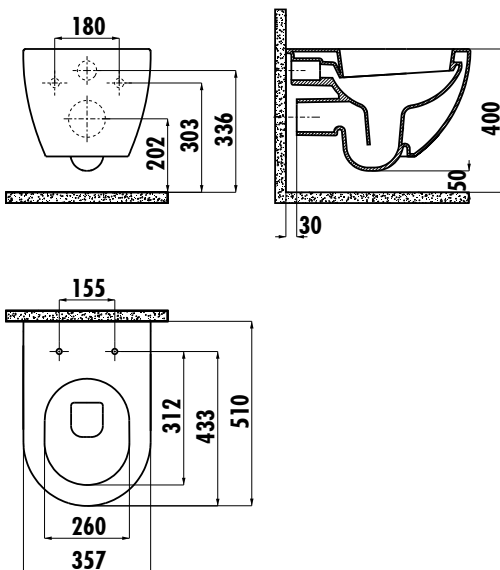

TECHNICAL DRAWING

SPECIFICATIONS

There is only hidden connection for the self cleaning pipe&internal mechanism. Not suitable for side connection.

Creavit keeps its rights of making any change to the products.

Quality Management System

Customer Satisfaction Certificate

Environmental Management System

LGA

Germany Accreditation Certificate

kiwa

Netherlands Accreditation Certificate

GOST - R

Russia Accreditation Certificate

UkrSEPRO

Ukraine Accreditation Certificate

Israel Accreditation Certificate

Nigeria Accreditation Certificate

European Accreditation Certificate

Turkish Accreditation Certificate