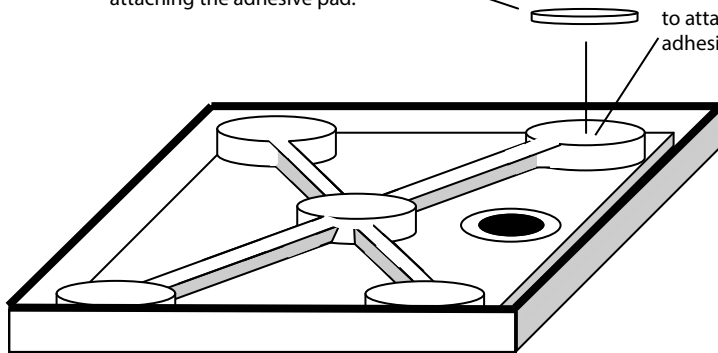

Foot Assembly

Attach a foot assembly to each pad and ensure it is secure.

Attach self adhesive pad to each raised part of the base. Ensure the base of the shower tray is dust free before attaching the adhesive pad.

It is essential that you use a reputable **de-greasing agent** to clean the underside of the shower tray, prior to attaching the self adhesive pads.

Panel Assembly

Ensure panel brackets are adjusted accordingly to suit installation
Panel maybe trimmed to suit size of tray

Quality Shower Trays
Manufactured in the U.K.

Easy Plumb Shower Tray Installation Instructions

Square/Rectangular

Prior to fitting your shower tray, carefully remove all the packaging and examine the shower tray for damage