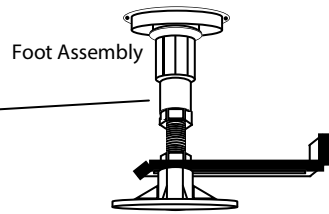

Foot Assembly

Attach a foot assembly to each pad and ensure it is secure.

Attach self adhesive pad to each raised part of the base. Ensure the base of the shower tray is dust free before attaching the adhesive pad.

It is essential that you use a reputable **de-greasing agent** to clean the underside of the shower tray, prior to attaching the self adhesive pads.

Panel Assembly

Ensure panel brackets are adjusted accordingly to suit installation
Panel maybe trimmed to suit size of tray

Quality Shower Trays
Manufactured in the U.K.

Easy Plumb Shower Tray Installation Instructions

Square/Rectangular

Prior to fitting your shower tray, carefully remove all the packaging and examine the shower tray for damage