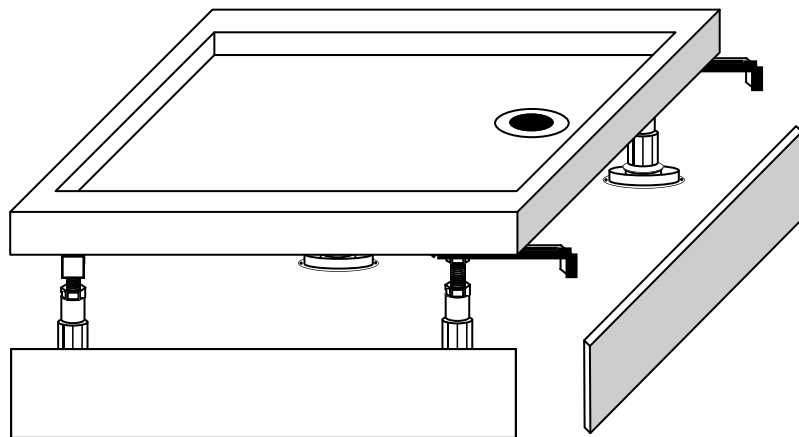

Foot Assembly

Attach a foot assembly to each pad and ensure it is secure.

Attach self adhesive pad to each raised part of the base. Ensure the base of the shower tray is dust free before attaching the adhesive pad.

It is essential that you use a reputable **de-greasing agent** to clean the underside of the shower tray, prior to attaching the self adhesive pads.

Panel Assembly

Ensure panel brackets are adjusted accordingly to suit installation
Panel maybe trimmed to suit size of tray

Quality Shower Trays
Manufactured in the U.K.

Easy Plumb Shower Tray Installation Instructions

Square/Rectangular

Prior to fitting your shower tray, carefully remove all the packaging and examine the shower tray for damage