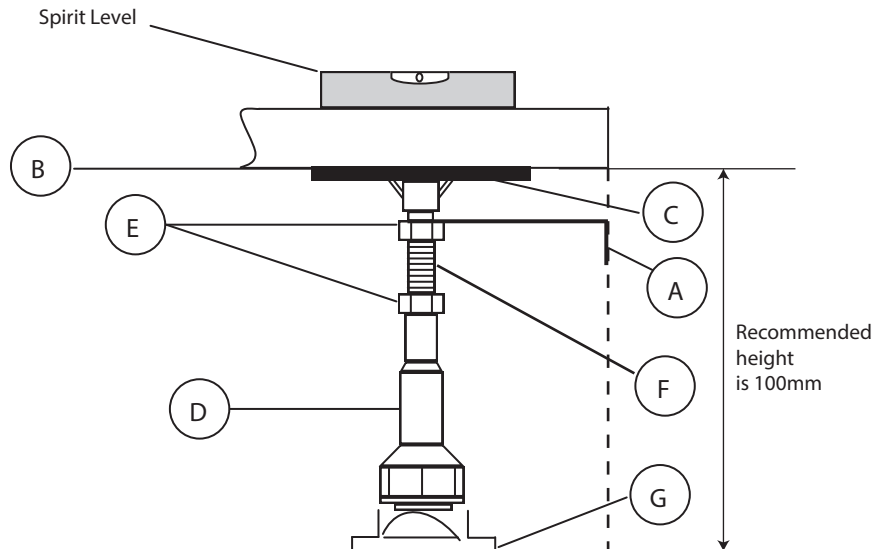

Quality Shower Trays
Manufactured in the U.K.

Easy Plumb Shower Tray Installation Instructions

Square/Rectangular

Prior to fitting your shower tray, carefully remove all the packaging and examine the shower tray for damage

No claims for the damage will be accepted once the shower tray is fitted.

10

Year
Guarantee

Easy Plumb Shower Tray Installation Instructions

Before you start

- Before fixing remove ALL protective covering and examine carefully. Shower tray must be checked for any visible damage.
- Please notify the retailer immediately of any damage or faults
- The manufacturer can not be held responsible for any installation cost that may arise from damaged or faulty products being installed
- The guarantee does NOT cover impact related damage

Safety

- Handle the shower tray with care
- This product is heavy and may require two people to carry
- When drilling walls, check first for hidden pipes and cables
- Use safety eyewear when drilling
- Keep small parts away from children

Foot Assembly

Easy Plumb Shower Tray Check List

	Panel Bracket Including Velcro Strip	700 up to 900 Qty 4	900 up to 1200 Qty 4	1200 up to 1700 Qty 6
	Base Adhesive Pad	700 up to 900 Qty 5	900 up to 1200 Qty 6	1200 up to 1700 Qty 9
	Base Pad Support	700 up to 900 Qty 5	900 up to 1200 Qty 6	1200 up to 1700 Qty 9
	M10 Plastic Foot	700 up to 900 Qty 5	900 up to 1200 Qty 6	1200 up to 1700 Qty 9
	M10 Nuts	700 up to 900 Qty 10	900 up to 1200 Qty 12	1200 up to 1700 Qty 18
	M10 x 80 All Thread	700 up to 900 Qty 5	900 up to 1200 Qty 6	1200 up to 1700 Qty 9
	Floor Pad Adaptor	700 up to 900 Qty 5	900 up to 1200 Qty 6	1200 up to 1700 Qty 9
	Panels Qty 2 according to size of shower tray			