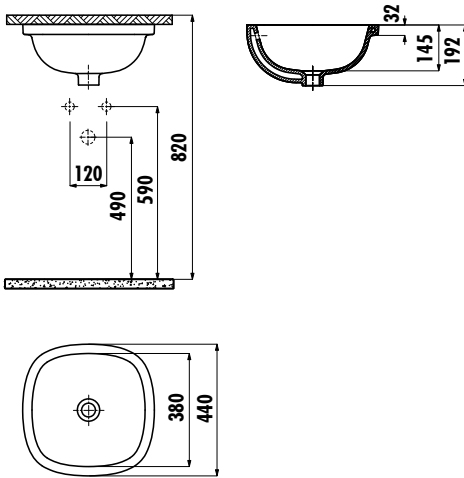

TECHNICAL DRAWING

SPECIFICATIONS

Creavit keeps its rights of making any change to the products.

Quality Management Systems

Customer Satisfaction Certificate

Environmental Management System

LGA

Germany Accreditation Certificate

kiwa

Netherlands Accreditation Certificate

GOST - R

Russia Accreditation Certificate

UkrSEPRO

Ukraine Accreditation Certificate

Israel Accreditation Certificate

Nigeria Accreditation Certificate

European Accreditation Certificate

Turkish Accreditation Certificate