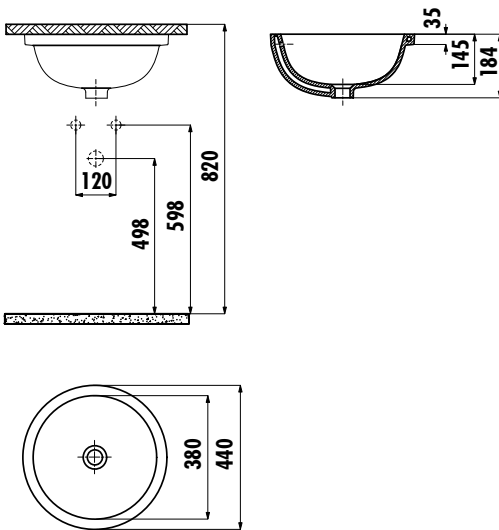

TECHNICAL DRAWING

SPECIFICATIONS

Creavit keeps its rights of making any change to the products.

Quality Management Systems

Customer Satisfaction Certificate

Environmental Management System

LGA

Germany Accreditation Certificate

kiwa

Netherlands Accreditation Certificate

GOST - R

Russia Accreditation Certificate

UkrSEPRO

Ukraine Accreditation Certificate

Israel Accreditation Certificate

Nigeria Accreditation Certificate

European Accreditation Certificate

Turkish Accreditation Certificate