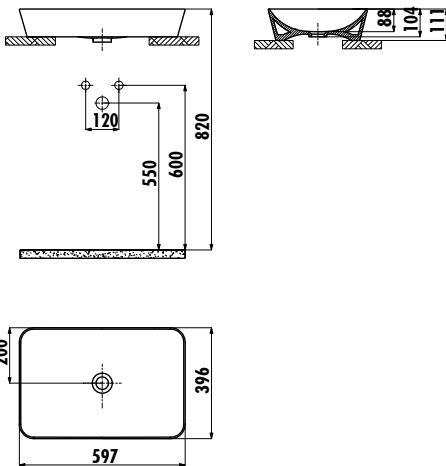

TECHNICAL DRAWING

SPECIFICATIONS

5 mm
ULTRA
THIN

Creavit keeps its rights of making any change to the products.

Quality Management Systems

Customer Satisfaction Certificate

LGA

Germany Accreditation Certificate

kiwa

Netherlands Accreditation Certificate

GOST - R

Russia Accreditation Certificate

UkrSEPRO

Ukraine Accreditation Certificate

Israel Accreditation Certificate

Nigeria Accreditation Certificate

European Accreditation Certificate

Turkish Accreditation Certificate